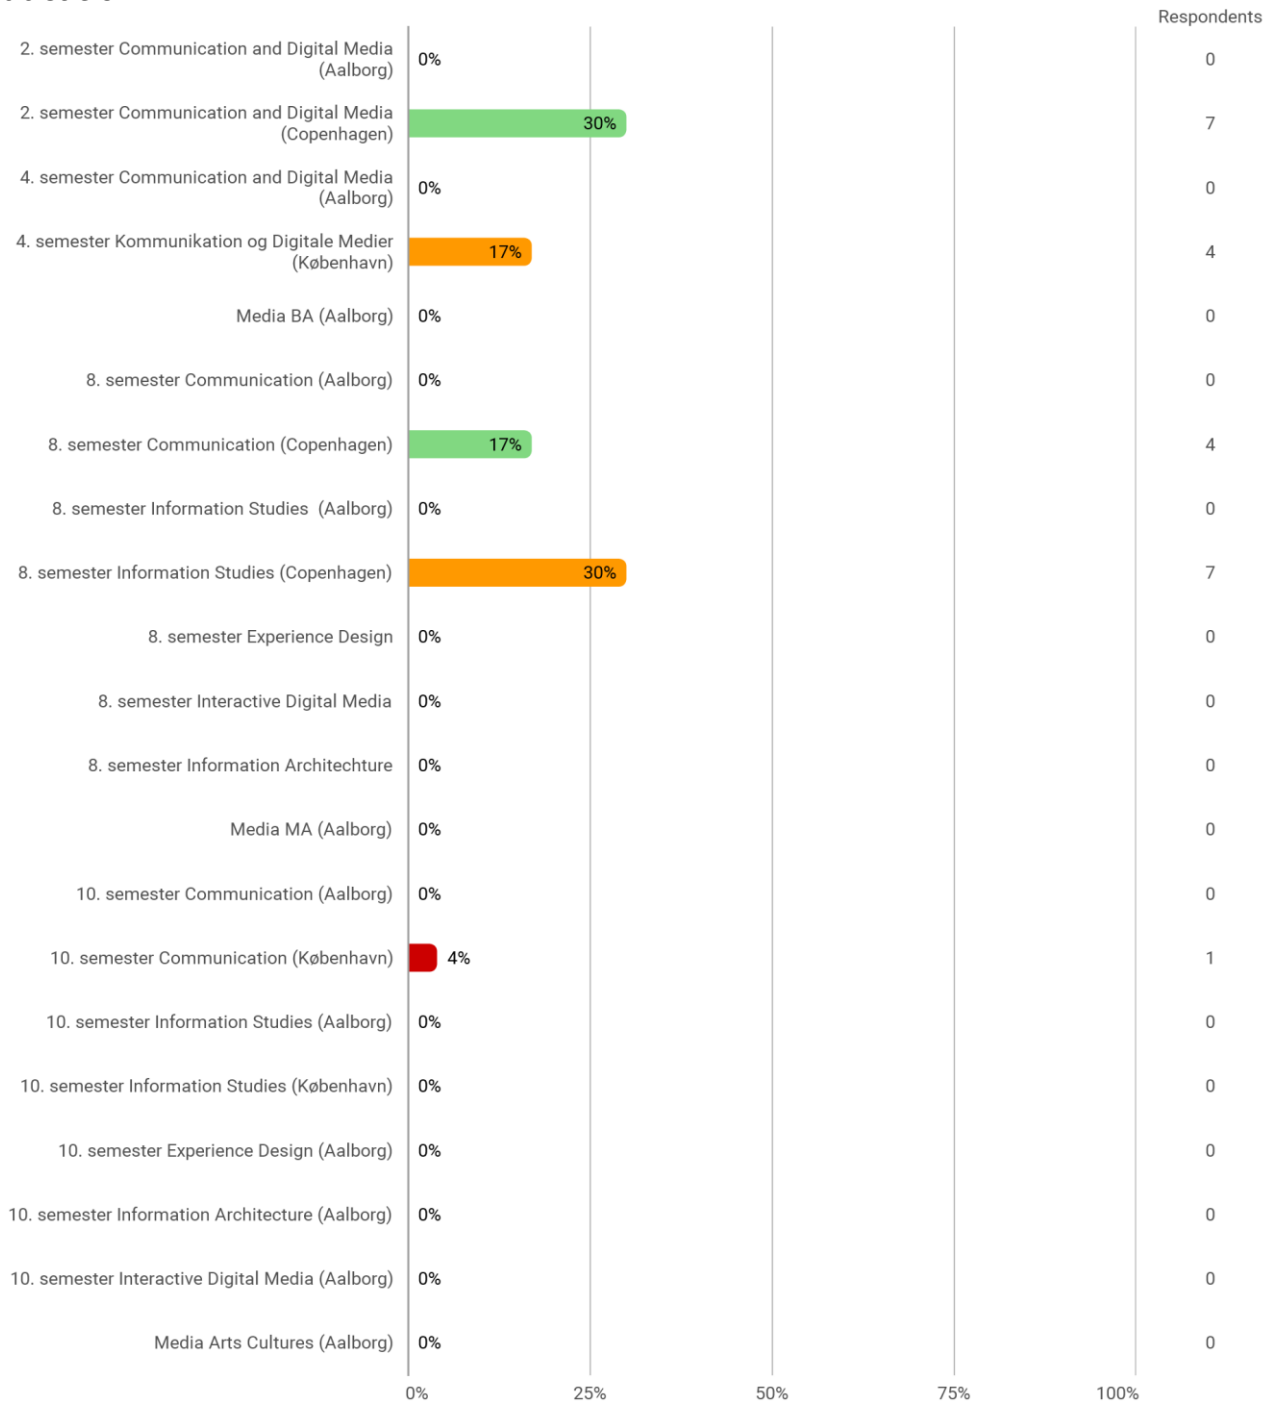

A.C. Meyersvænge 14

Location (semester base, multiple choice)

Education

Studienævnet for Kommunikation og Digitale Medier
 Studiemiljøevaluering Forår 2019

To what extent were the physical surroundings stimulating for learning?

Language

Overall Status