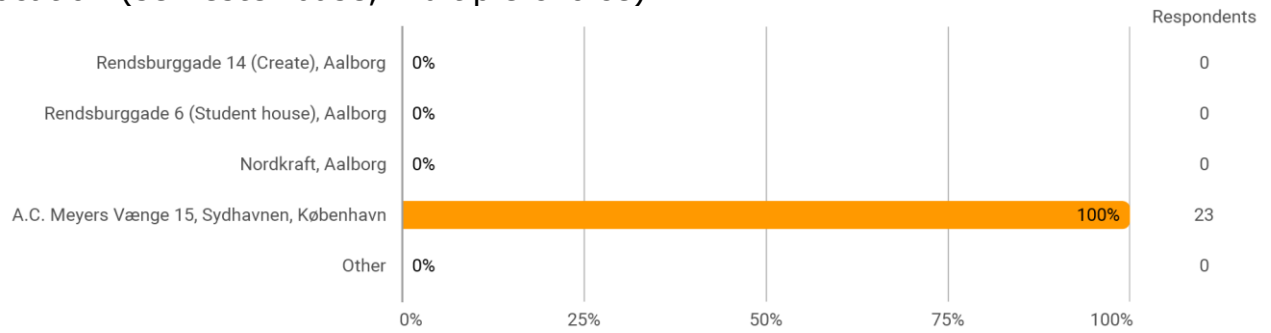

A.C. Meyersvænge 14

Location (semester base, multiple choice)

Education

Studienævnet for Kommunikation og Digitale Medier
 Studiemiljøevaluering Forår 2019

To what extent were the physical surroundings stimulating for learning?