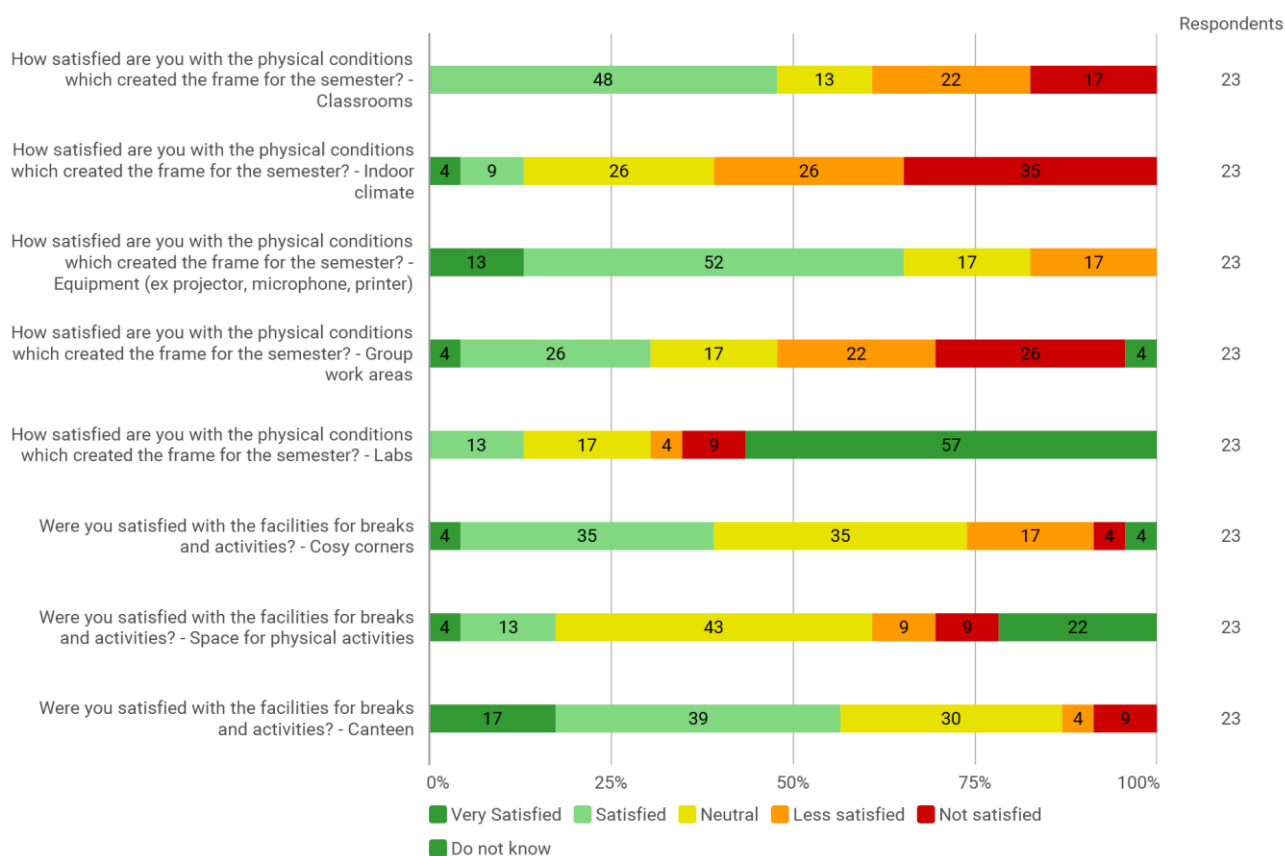

A.C. Meyersvænge 14

Location (semester base, multiple choice)

Education

Studienævnet for Kommunikation og Digitale Medier
 Studiemiljøevaluering Forår 2019

To what extent were the physical surroundings stimulating for learning?