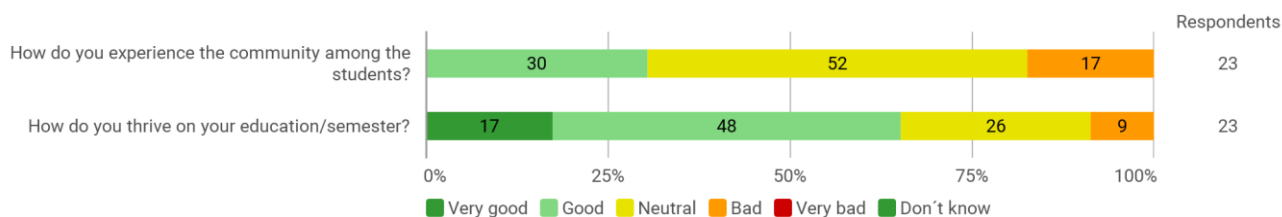

A.C. Meyersvænge 14

Location (semester base, multiple choice)

Education

Studienævnet for Kommunikation og Digitale Medier
 Studiemiljøevaluering Forår 2019

To what extent were the physical surroundings stimulating for learning?