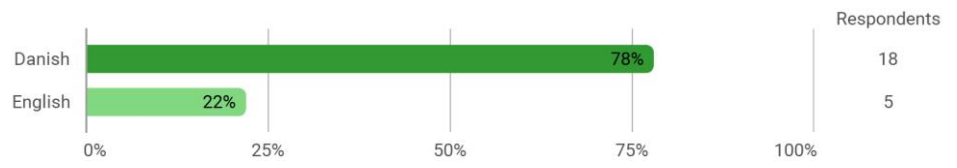

Language

Overall Status