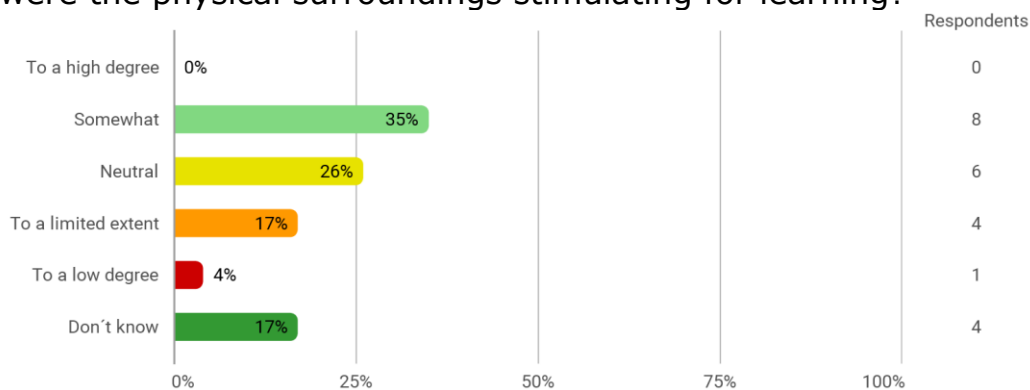

A.C. Meyersvænge 14

Location (semester base, multiple choice)

Education

Studienævnet for Kommunikation og Digitale Medier
 Studiemiljøevaluering Forår 2019

To what extent were the physical surroundings stimulating for learning?