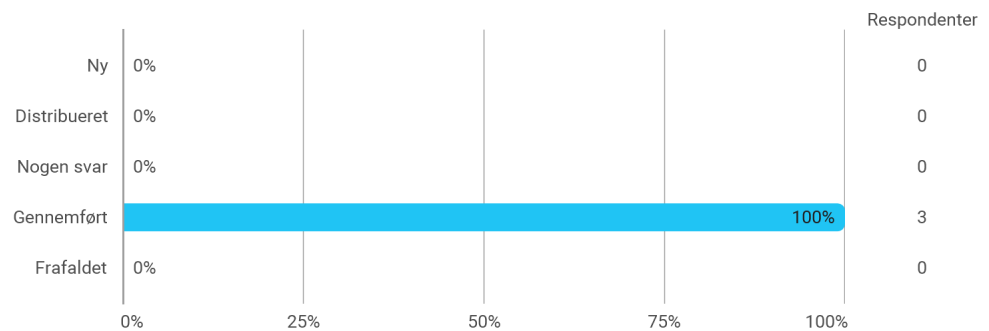

## KA 2. semester, Humans in the loop: Human-centred research in Robots and AI, Aalborg

Besvaret af: 3

Udsendt til:

### Samlet status