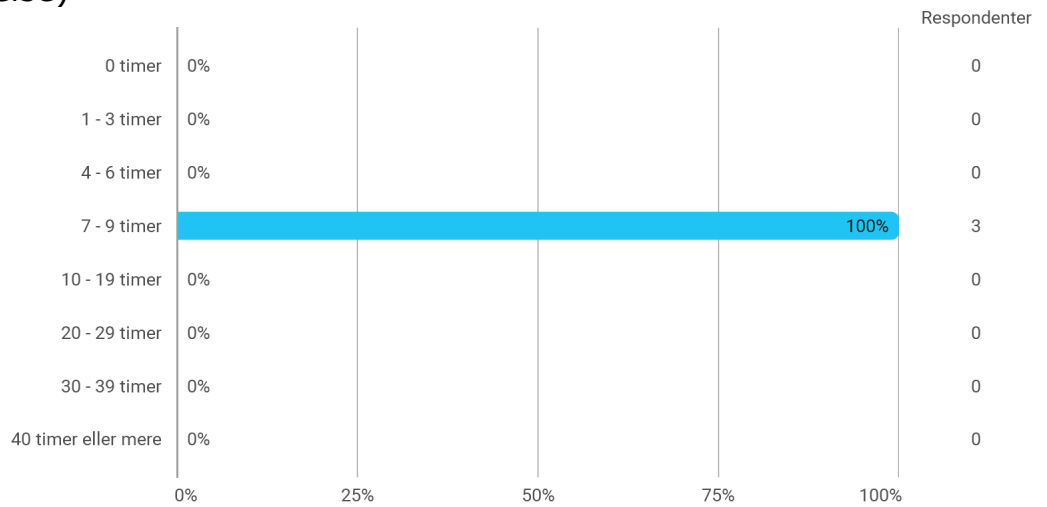

Tidsforbrug - Jeg har i gns. pr. uge brugt (inkl. undervisning og kursusforberedelse)