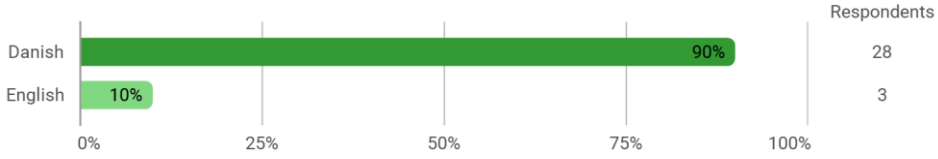

Language

Overall Status