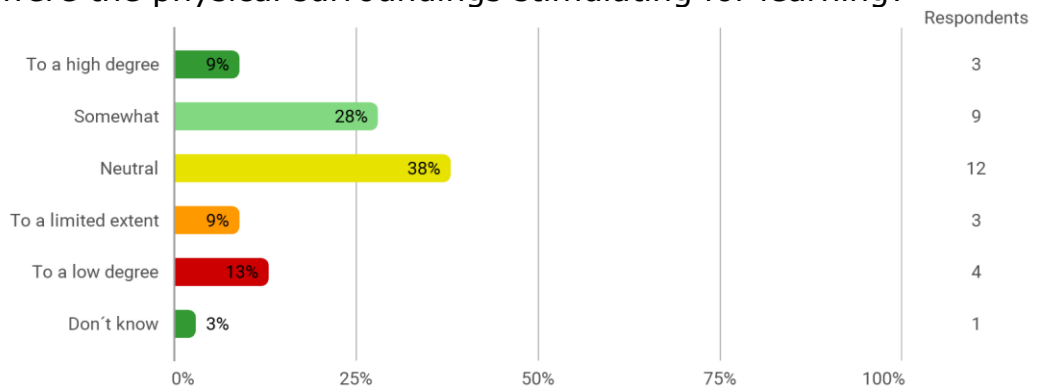

### Location (semester base, multiple choice)

# Education

Studienævnet for Kommunikation og Digitale Medier  
 Studiemiljøevaluering Forår 2019

To what extent were the physical surroundings stimulating for learning?

# Language