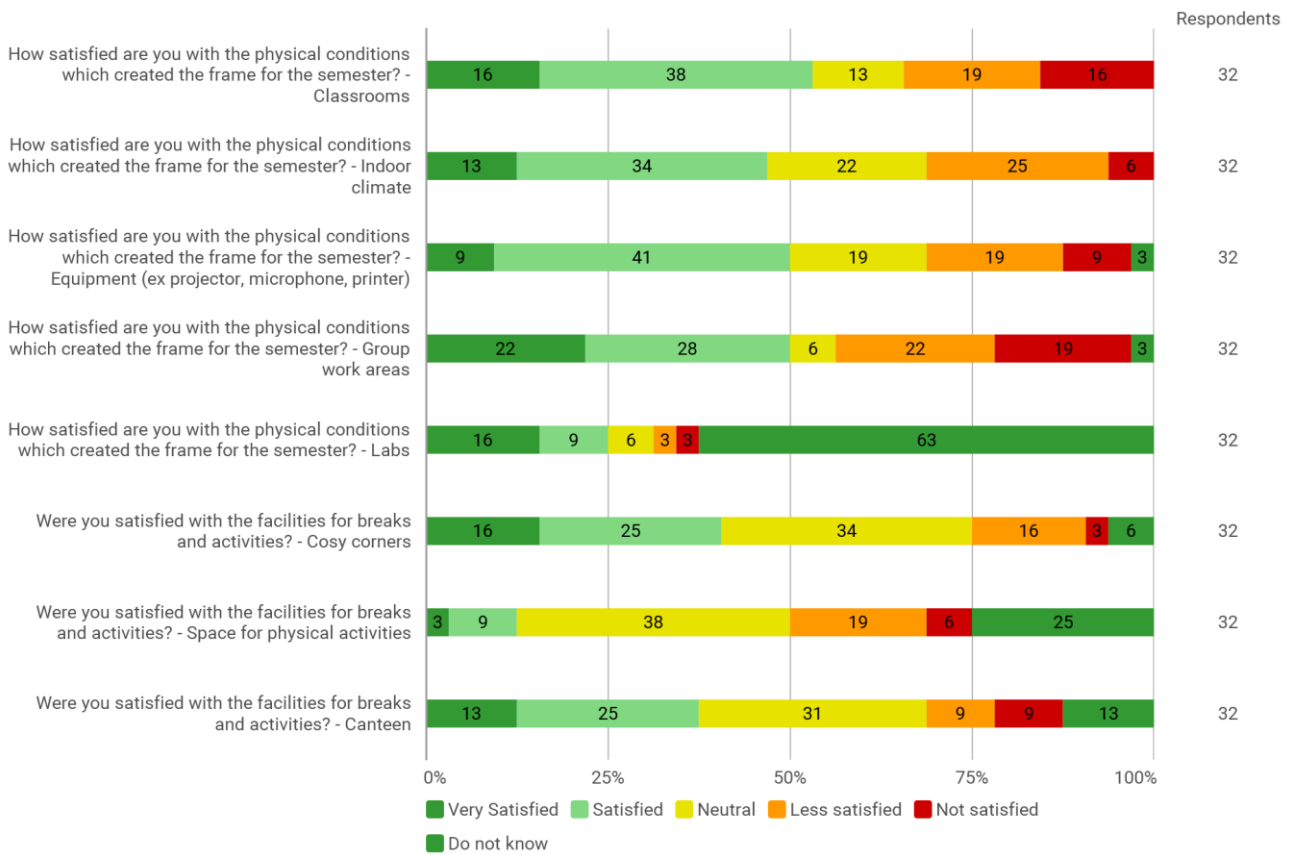

### Location (semester base, multiple choice)

# Education

Studienævnet for Kommunikation og Digitale Medier  
 Studiemiljøevaluering Forår 2019

To what extent were the physical surroundings stimulating for learning?

# Language