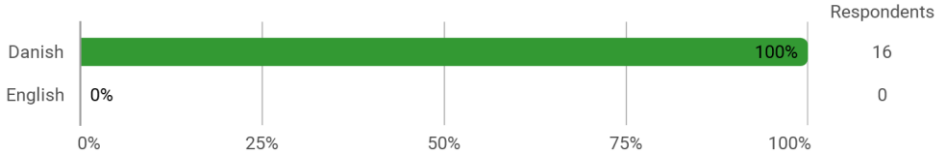

Language

Overall Status