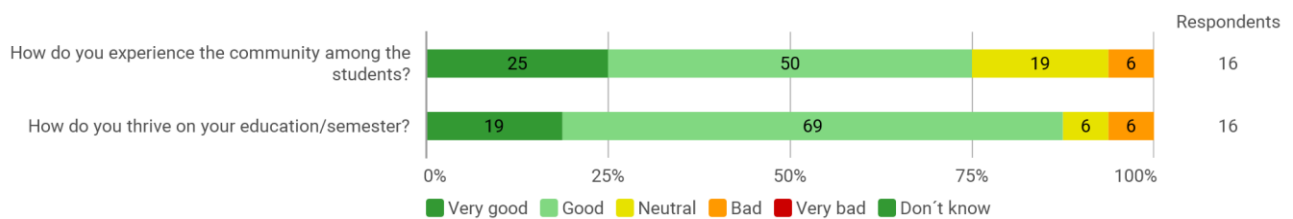

Rendsburggade 6

Location (semester base, multiple choice)

Education

Studienævnet for Kommunikation og Digitale Medier
 Studiemiljøevaluering Forår 2019

To what extent were the physical surroundings stimulating for learning?