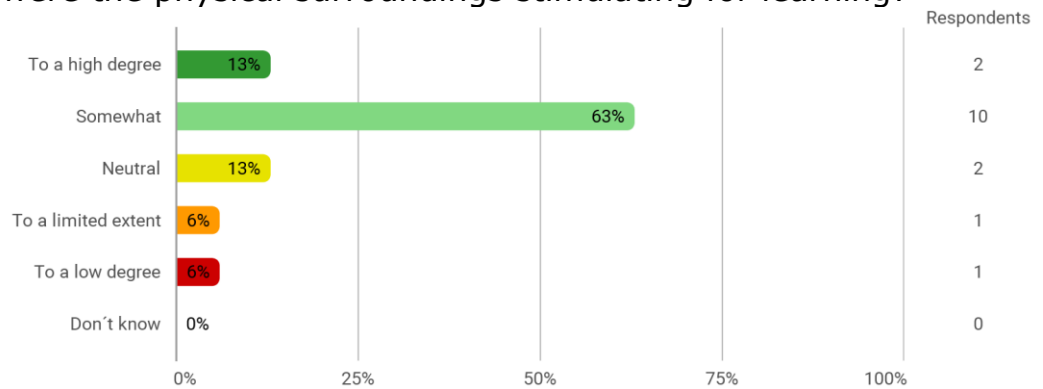

Rendsburggade 6

Location (semester base, multiple choice)

Education

Studienævnet for Kommunikation og Digitale Medier
 Studiemiljøevaluering Forår 2019

To what extent were the physical surroundings stimulating for learning?