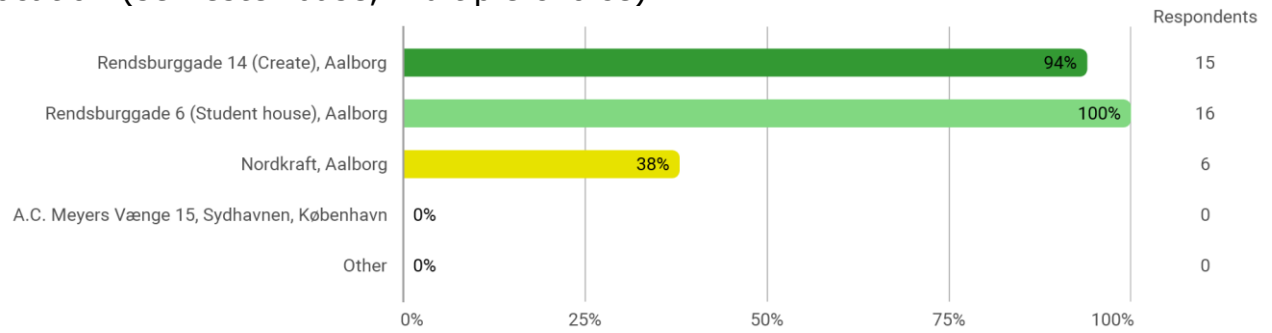

Rendsburggade 6

Location (semester base, multiple choice)

Education

Studienævnet for Kommunikation og Digitale Medier
 Studiemiljøevaluering Forår 2019

To what extent were the physical surroundings stimulating for learning?