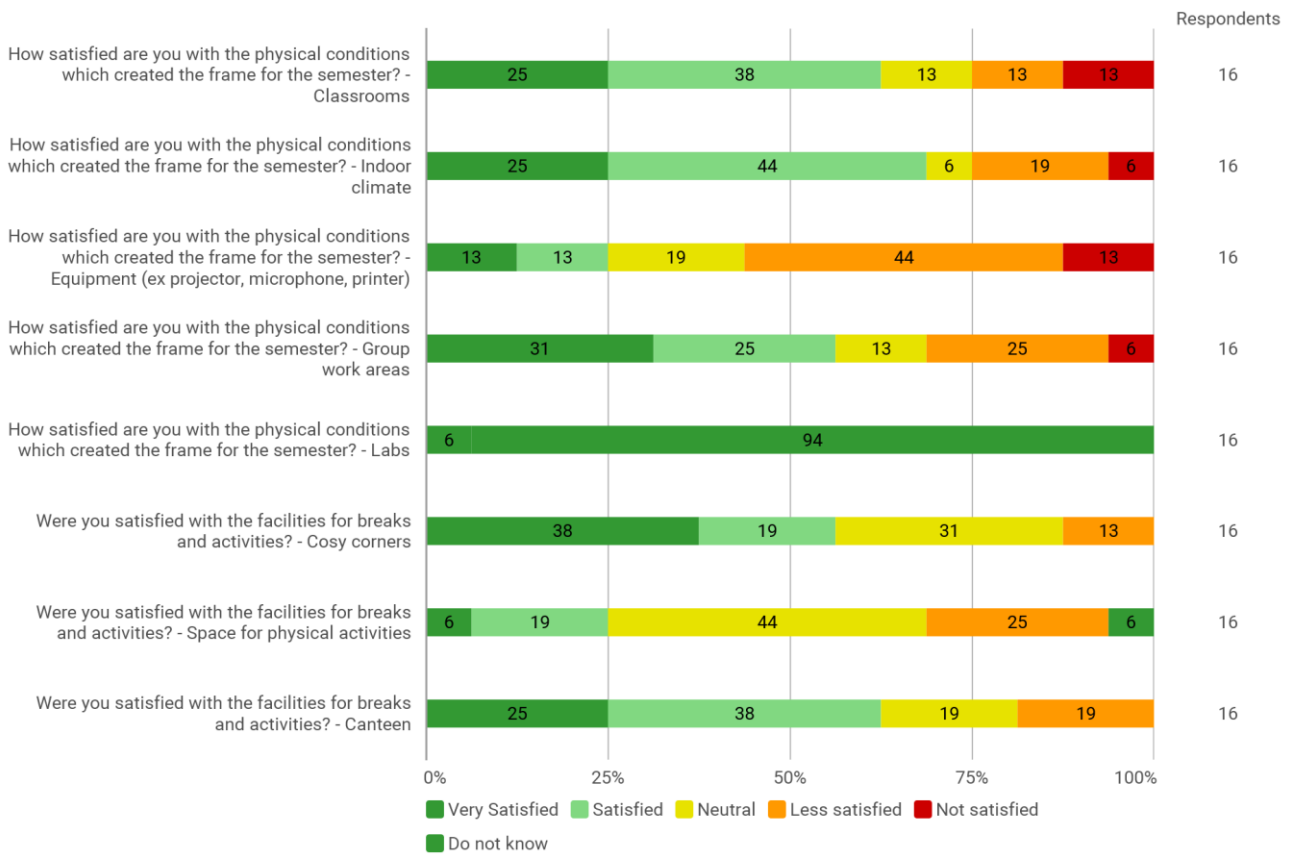

Rendsburggade 6

Location (semester base, multiple choice)

Education

Studienævnet for Kommunikation og Digitale Medier
 Studiemiljøevaluering Forår 2019

To what extent were the physical surroundings stimulating for learning?