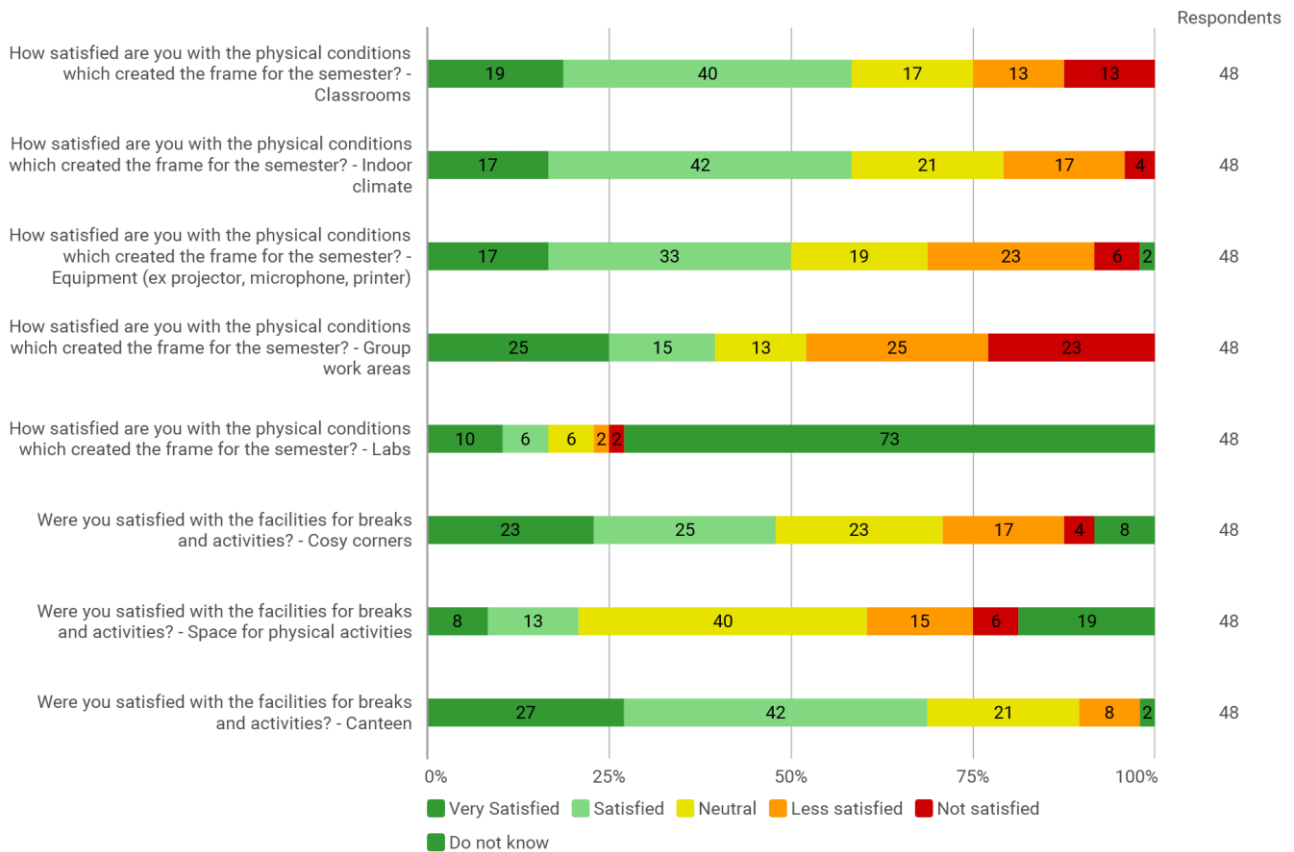

Rendsburggade 14

Location (semester base, multiple choice)

Education

To what extent were the physical surroundings stimulating for learning?

Language

Overall Status