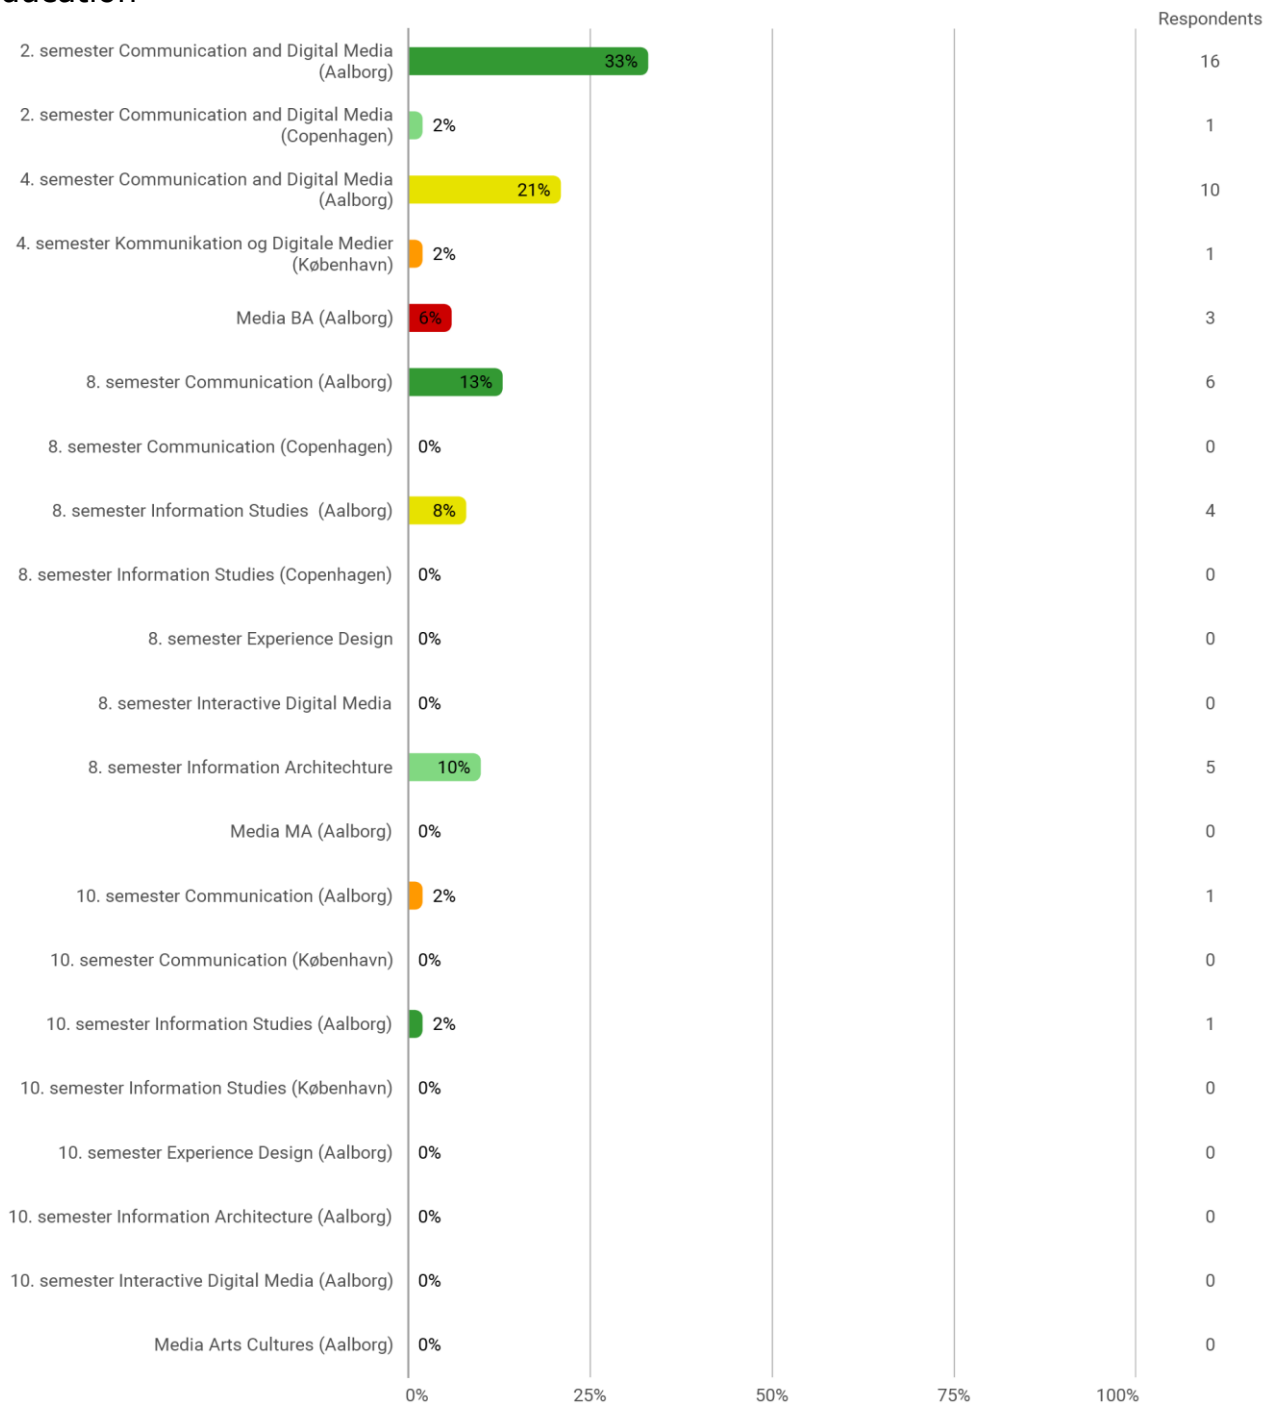

Rendsburggade 14

Location (semester base, multiple choice)

Education

To what extent were the physical surroundings stimulating for learning?

Language

Overall Status